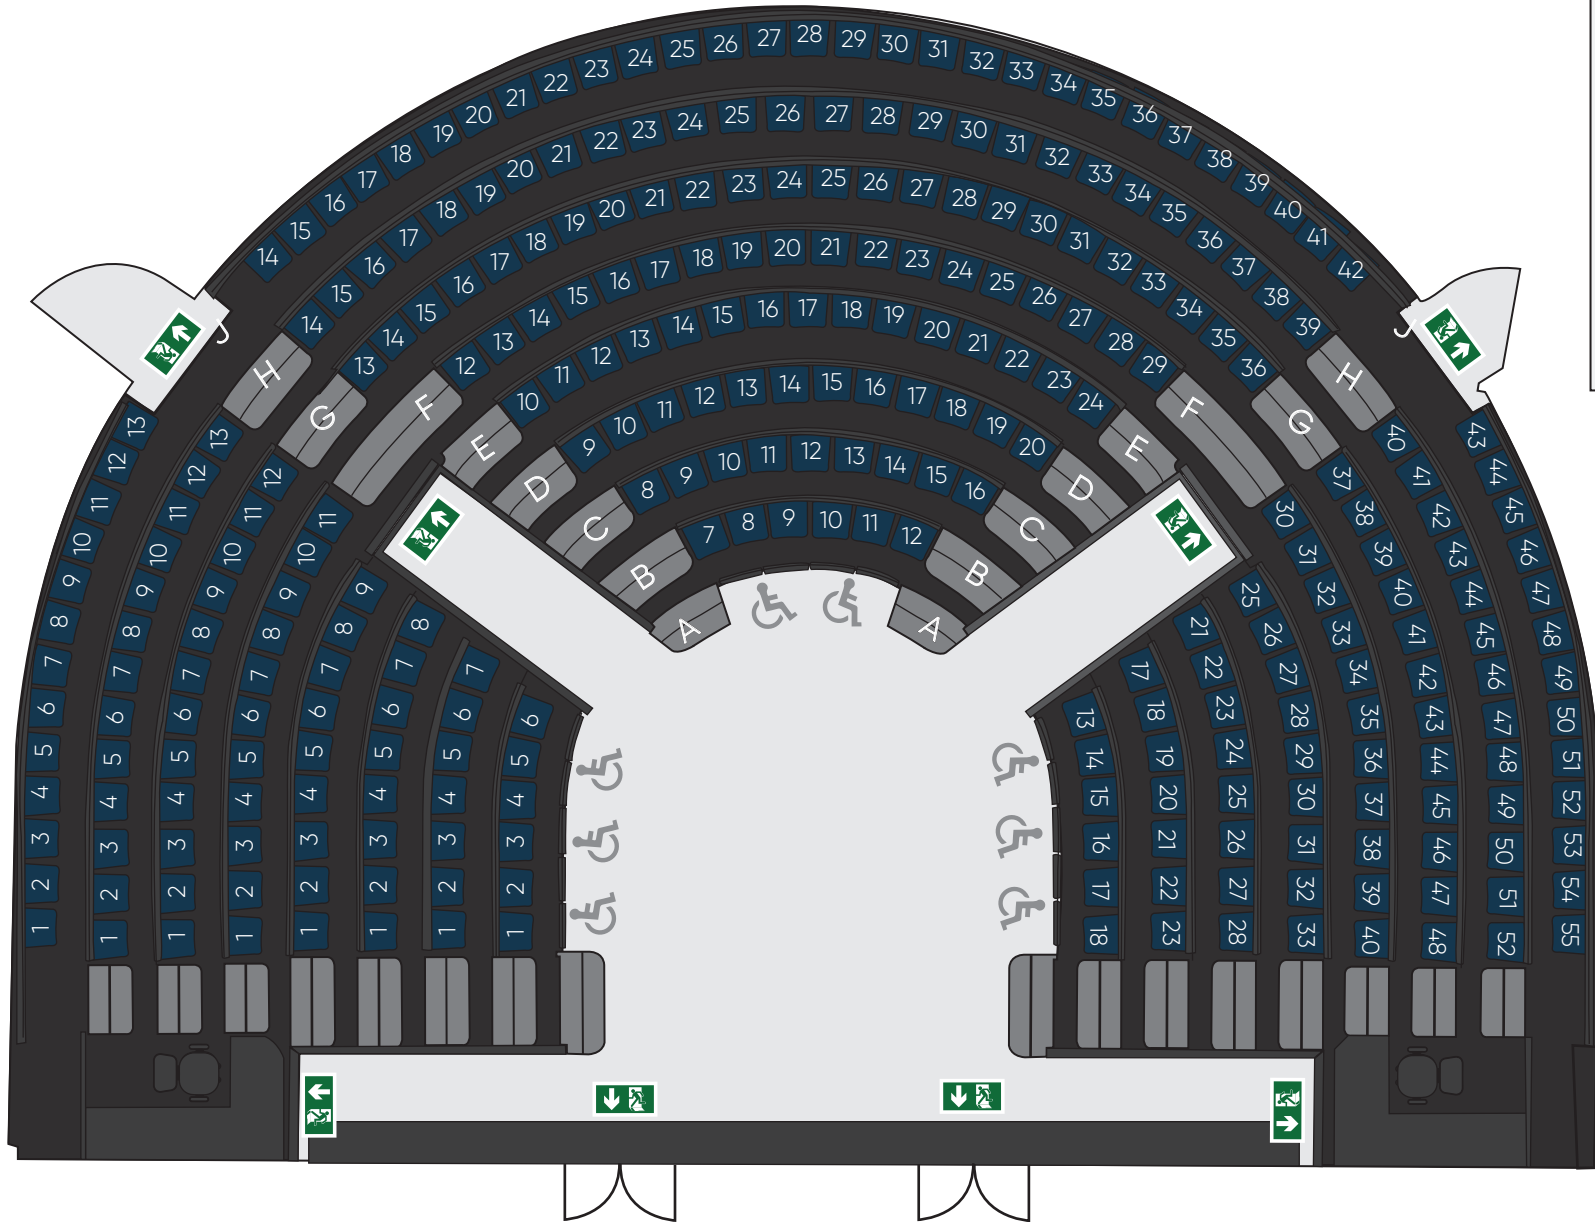

Theatre Seating (excluding gallery)

Total seats: 297

Row A: No chairs
 Row B: 18
 Row C: 23
 Row D: 28
 Row E: 33
 Row F: 40
 Row G: 48
 Row H: 52
 Row J: 55

Left section: 79
 Middle section: 139
 Right section: 79